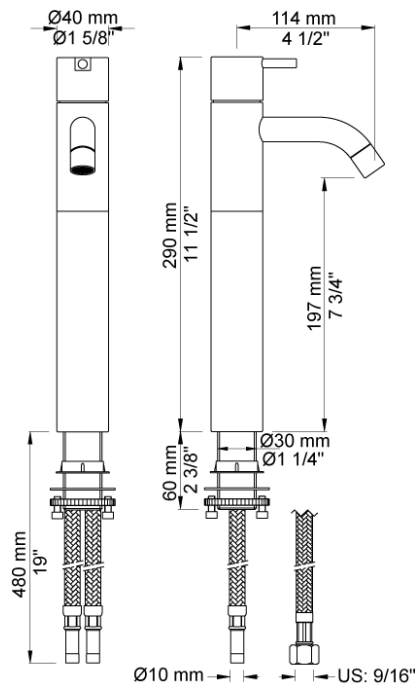

HV1+170

One-handle mixer with ceramic disc technology, height 290 mm, fixed spout with water saving aerator. Pipe size: 10 mm. Hole cut out size: 32 mm.

Flow

	Bar:	1.0	2.0	3.0	4.0	5.0
HV1+170	(l/min)	2.9	4.1	5.0	5.0	5.0
HV1+170¹⁾	(l/min)	2.6	3.7	4.5	4.5	4.5

¹⁾ USA standard

Available in colors

Color 02, Grey	Color 16, Polished chrome
Color 04, Light blue	Color 17, Gloss black
Color 05, Orange	Color 18, White
Color 06, Light green	Color 19, Natural brass
Color 08, Yellow	Color 20, Brushed chrome
Color 09, Dark grey	Color 21, Carmine red
Color 12, Mocca	Color 25, Pink
Color 14, Bright red	Color 27, Matt black
Color 15, Dark blue	Color 40, Brushed stainless steel